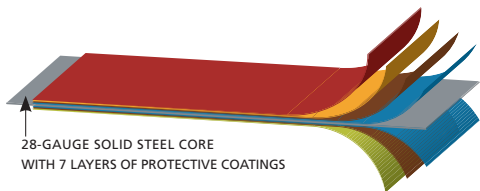

ABC SEAMLESS WINDLOCK SOFFIT & FASCIA

- **MAINTENANCE-FREE**—Eliminates painting and repairs.
- **COLOR-COORDINATED**—Available in our entire palette of colors to match or complement your siding.
- **CUSTOM FIT**—Manufactured right on the job site to your home's exact dimensions.
- **PEACE OF MIND**—Lifetime Warranty. Less worries.
- **STRONG**—Manufactured from the same 28-gauge steel that makes our siding the industry's most durable and reliable.

ABC SEAMLESS SOFFIT & FASCIA GIVE PEACE OF MIND

**ONE SOURCE. ONE QUALITY.
ONE CALL. ONE WARRANTY.**

**CONTACT ABC SEAMLESS TODAY
FOR A FREE HOME INSPECTION**

28-GAUGE SOLID STEEL CORE
WITH 7 LAYERS OF PROTECTIVE COATINGS

- AKZO-NOBEL TOP COATING
- AKZO-NOBEL 6000 UNIVERSAL CORROSION RESISTANT PRIMER
- BONDERITE 1402W CONVERSION COAT
- G-90 GALVANIZED COATING
- 28-GAUGE SOLID STEEL CORE
- G-90 GALVANIZED COATING
- BONDERITE 1402W CONVERSION COAT
- CORROSION RESISTANT BACKER COAT