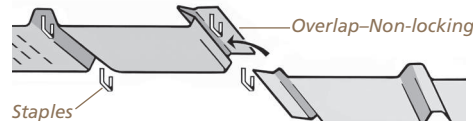

ABC Seamless soffit and fascia are covered by the same warranty as our seamless steel siding.

ORDINARY SOFFIT & FASCIA

LIGHTWEIGHT ALUMINUM OR FLIMSY VINYL

Ordinary soffit and fascia are manufactured from lightweight aluminum or flimsy vinyl. They're prone to bending and warping, which may lead to costly repairs.

ORDINARY INSTALLATION

INSTALLED WITH STAPLES

The edges of aluminum and vinyl soffit panels are simply overlapped and stapled. Installation is faster and cheaper but also less secure.

LIMITED WARRANTY...OR NONE AT ALL