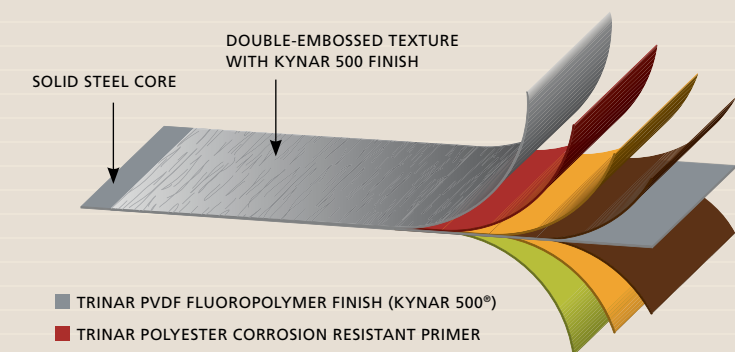

STRONG AS STEEL

YOU MIGHT SAY THAT ABC SEAMLESS STEEL ROOF SYSTEMS HAVE SUPERPOWERS! THE SUN WON'T FADE YOUR STEEL ROOF. HEAVY RAIN AND ICE WON'T DAMAGE IT. HAIL WON'T PENETRATE IT. FIRE CAN'T BURN IT, AND IT CAN WITHSTAND WINDS OF UP TO 160 MILES PER HOUR – THE EQUIVALENT OF AN F-3 TORNADO.

YOUR LIFETIME, NON-PRORATED WARRANTY NOT ONLY COVERS YOUR OWN EXPERIENCE WITH YOUR HOME, BUT IS TRANSFERABLE. IF YOU EVENTUALLY SELL YOUR PROPERTY, THE WARRANTY WILL GO ALONG WITH THE STILL-SOUND ROOF ... BOOSTING ITS RESALE VALUE.

- TRINAR PVDF FLUOROPOLYMER FINISH (KYNAR 500®)
- TRINAR POLYESTER CORROSION RESISTANT PRIMER
- BONDERITE 1402W CONVERSION COAT
- G-90 GALVANIZED COATING
- CORROSION RESISTANT BACKER COAT