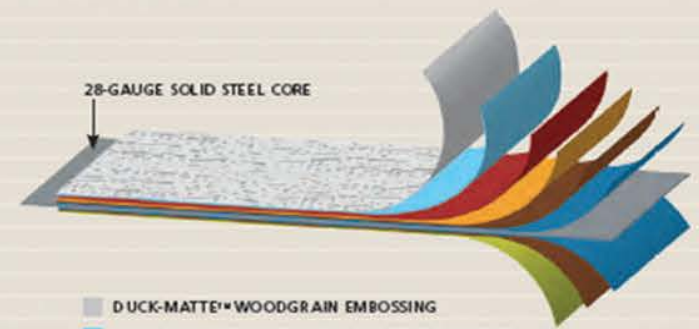

abc SEAMLESS STRONG AS STEEL

PREMIUM MATERIALS ARE AT THE HEART OF ABC SEAMLESS STEEL SIDING. STARTING WITH HEAVY-WEIGHT 28-GAUGE STEEL AS THE CORE, THE RAW MATERIAL IS SANDWICHED INSIDE EIGHT LAYERS OF EXHAUSTIVELY TESTED COATING. THE PIGMENTS ADD LAYERS OF HIGH-TECH PROTECTION AND RESISTANCE. IT'S FINISHED WITH A SURFACE

PROTECTANT TO CREATE ONE OF THE MOST DURABLE, ENERGY-EFFICIENT SIDINGS AVAILABLE TODAY. ON YOUR SITE, HIGHLY TRAINED INSTALLERS FORM EACH CUSTOM PANEL FROM CONTINUOUS COILS, CUTTING EVERY PIECE OF SIDING TO YOUR HOME'S EXACT DIMENSIONS. NO UGLY SPLICES. NO WASTED MATERIAL. JUST SEAMLESS PERFECTION!