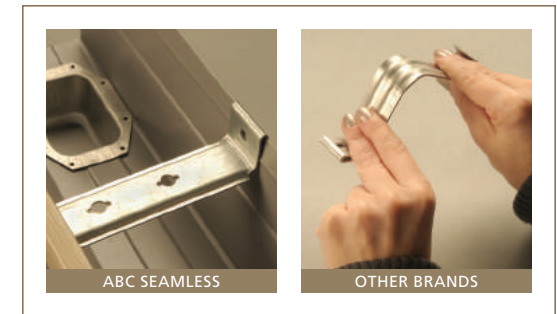

DISCOVER THE ADVANTAGES OF ABC SEAMLESS GUTTER SYSTEMS

America's first name in seamless steel siding, ABC Seamless, delivers the same reputation for beauty, quality and lasting value to the details of your home. ABC Seamless gutter systems are formed from a heavy-weight steel core and finished with the same multilayer, weather-defying coatings as the home siding that has made us famous. Here's our promise: Our gutters will not crack, peel or blister.

OUR CUSTOMERS SAY

ABC Seamless gutter systems are the workhorses of protecting your home from the weather. Not only do they defend your roof and foundation from the threat of water damage. These gutters look good while they're hard at work! Designer colors duplicate or complement other ABC Seamless products, from siding to fascia and soffits. If you ever need to replace or add to your system, you can count us. In over 30 years we have **never** discontinued a color.

COATINGS — Layers of exhaustively tested coatings cover the heavy-gauge core protection from peeling, cracking and blistering.

ARCHITECTURALLY DESIGNED

30+

COLORS
ABC Seamless gutter systems are available in more than 30 colors to match or complement your siding, fascia and soffit. We have never discontinued the availability of any color.

33%

MORE DRAINAGE
That's how much more water our gutters carry, compared with ordinary alternatives. **One-third more!** Quicker, more reliable drainage of rain and meltwater protects your roof, your foundation and your basement.

28

GAUGE STEEL
Our heavier steel makes ABC Seamless gutter systems stronger and more durable. Our gutters stand up to the worst weather. When mother nature threatens, you'll have peace of mind knowing you have a dependable gutter system.

HIDDEN STEEL GUTTER HANGERS