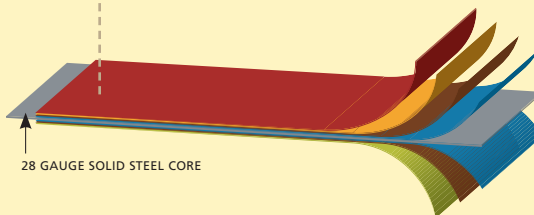

UP TO 8

STRONG AS STEEL